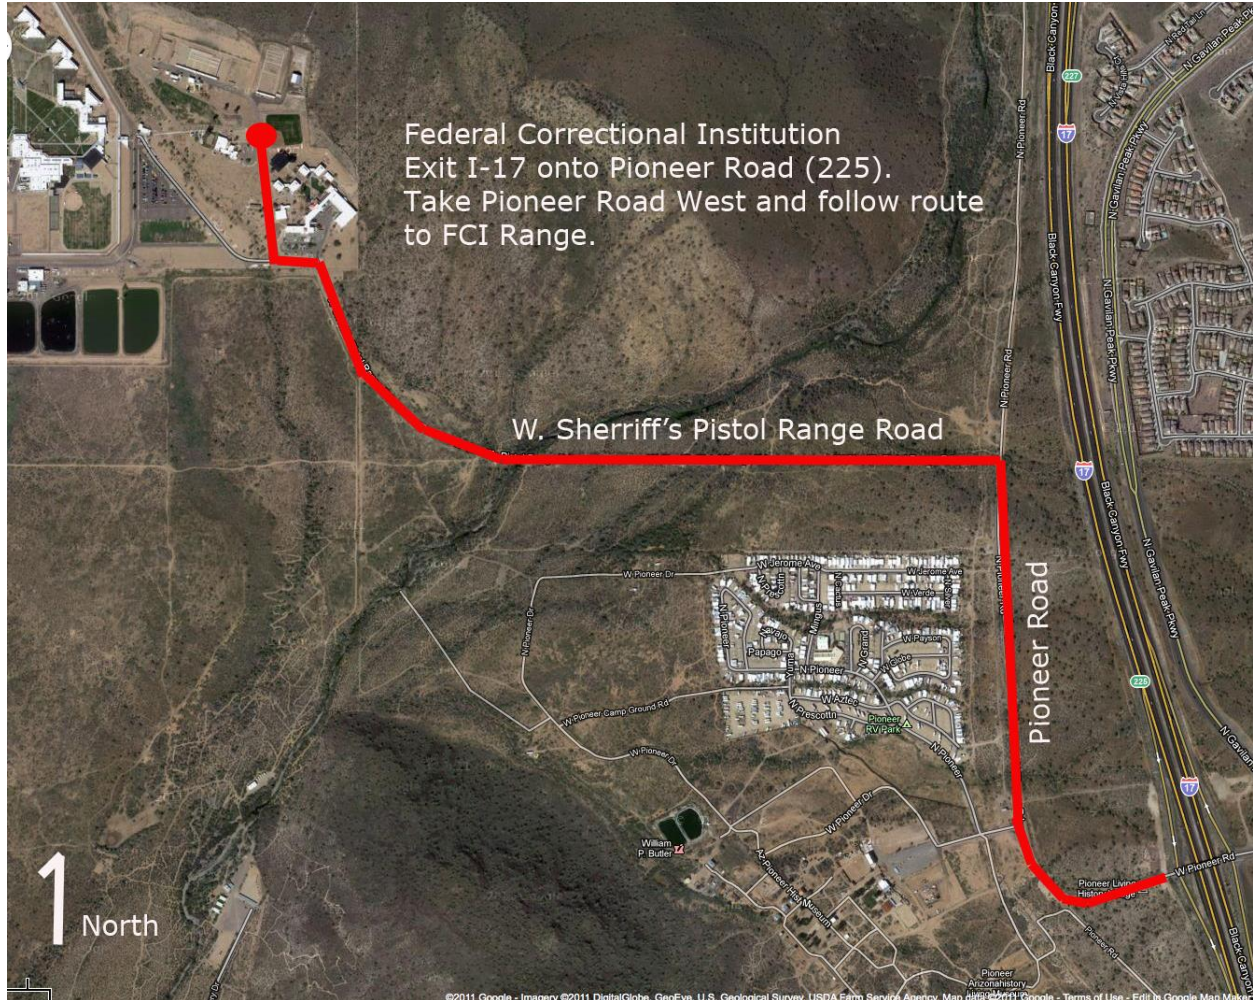

Map to Range Facility from I-17 and Pioneer Road.
Address: 37900 N. 45th Ave., Phoenix, AZ 85086

Caution: GPS devices may provide misleading directions to the site.